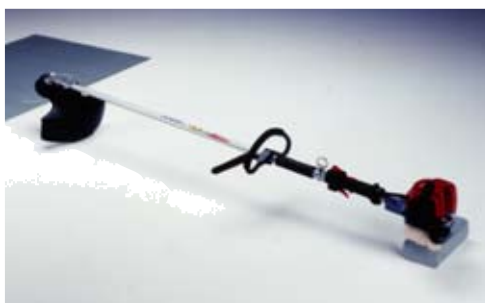

NB2100A

LIGHTWEIGHT STRIMMER

2
STROKE

***Super lightweight with a compact design.
Ideal for domestic use.***

FEATURES

Engine:	21cc 2-Stroke Engine
Shaft:	Straight
Handle:	Loop
Weight:	3.6kgs
Features:	Compact design and increased engine power